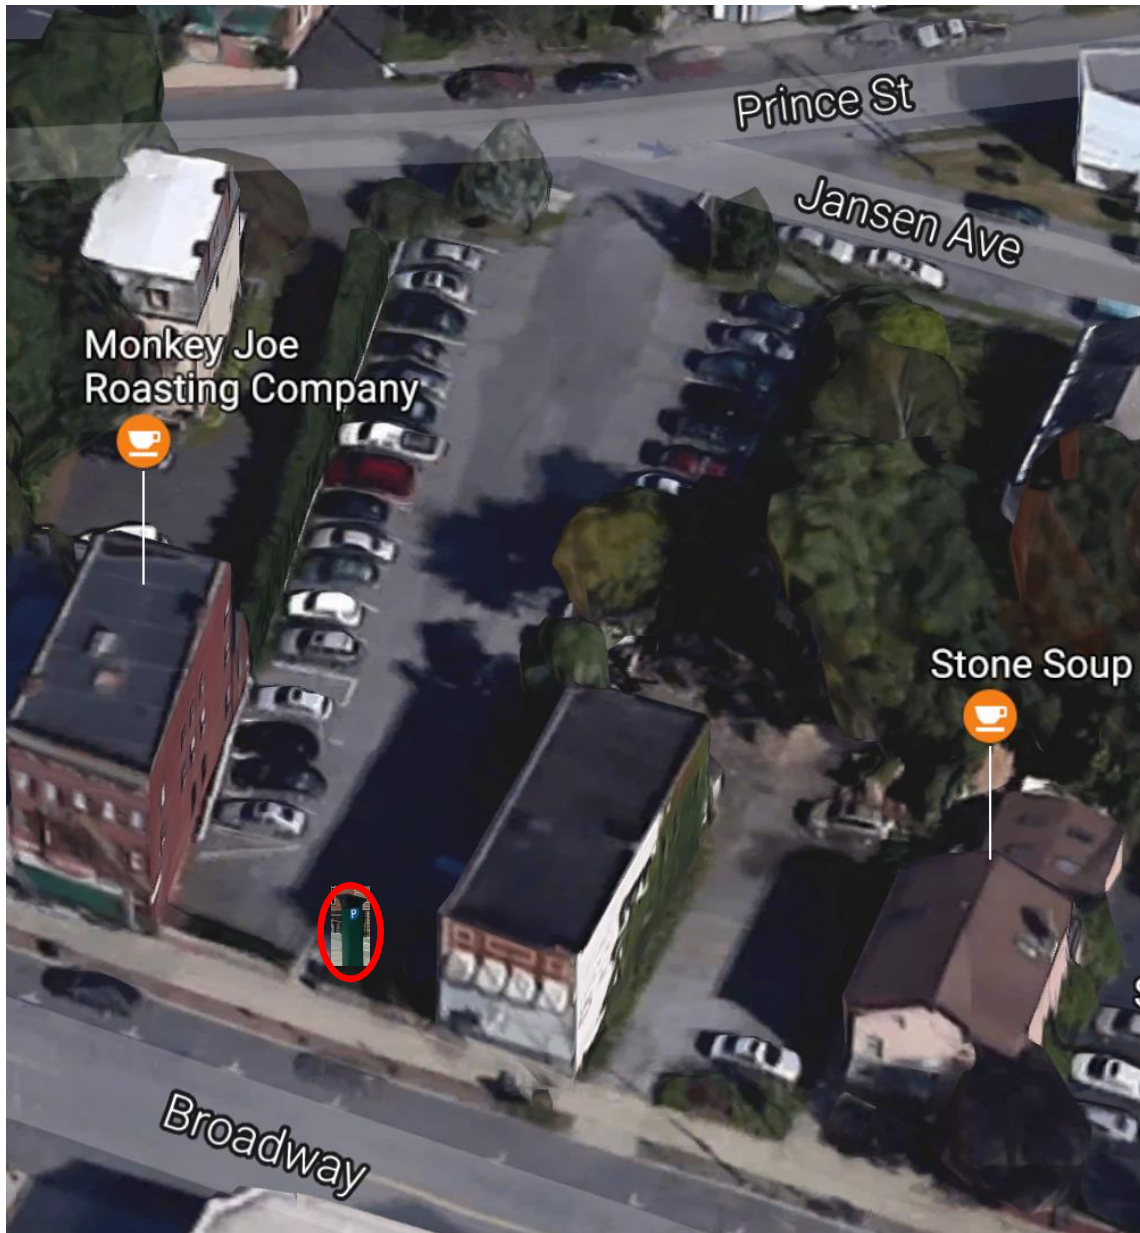

# City of Kingston – DRAFT locations

North Front Street

North Front Street – North Side

North Front Street – South Side

Cornell Street

Prince Street Lot – 32 Spaces (heavy usage)

Brewster Street

Dual profile machine (on-street & off-street)

Downtown Lot – Docks

Downtown -Trolley Museum

Collect Mother's Day – Columbus Day

\*\* maps via Google Maps