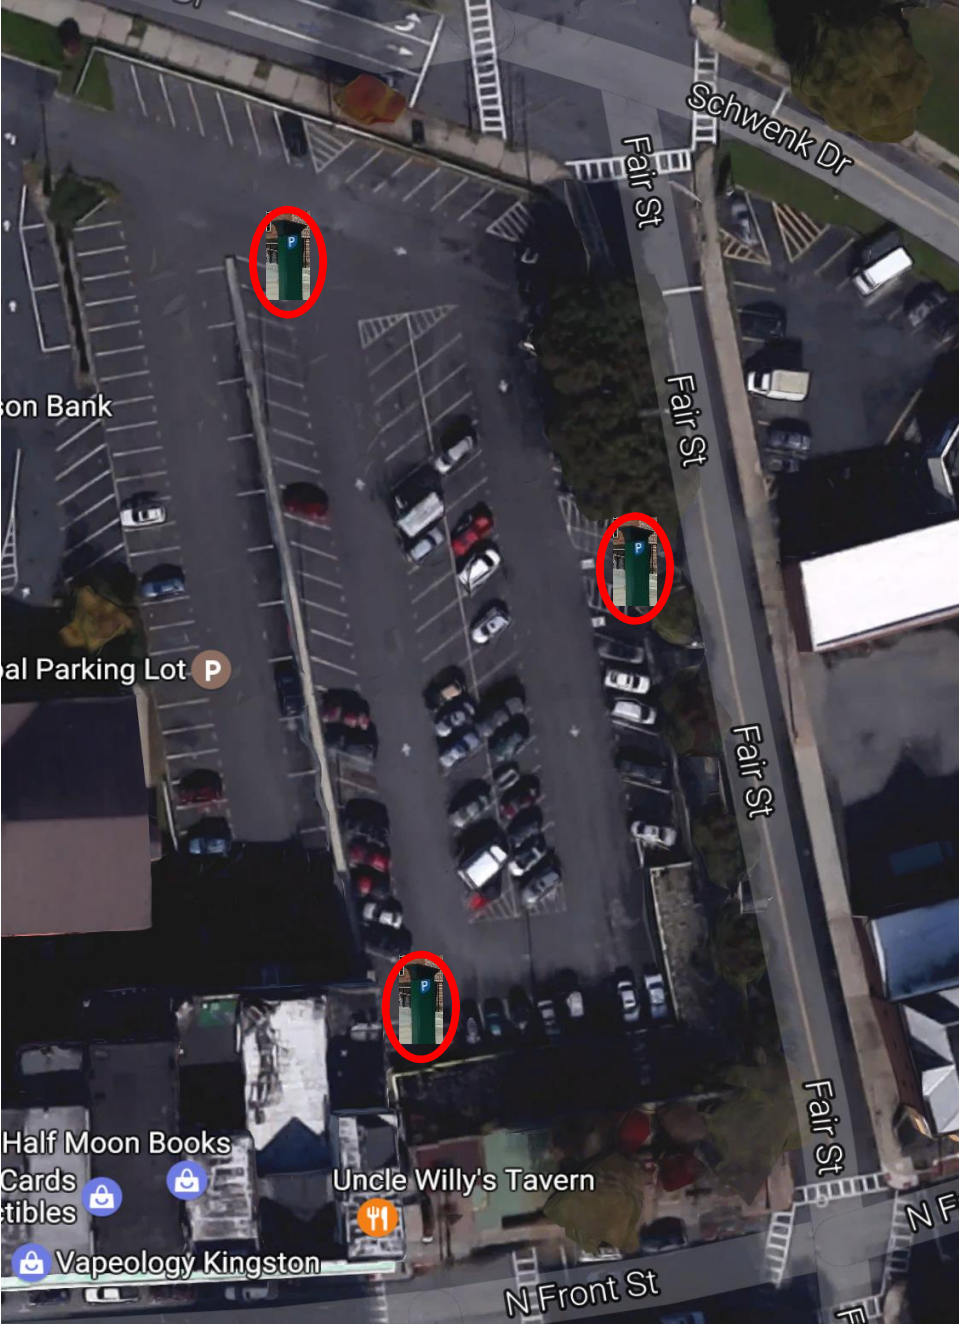

# City of Kingston – DRAFT locations

North Front Street

North Front Street – North Side

North Front Street – South Side

Cornell Street

Prince Street Lot – 32 Spaces (heavy usage)

Brewster Street

Dual profile machine (on-street & off-street)

Downtown Lot – Docks

Downtown -Trolley Museum

Collect Mother's Day – Columbus Day

\*\* maps via Google Maps