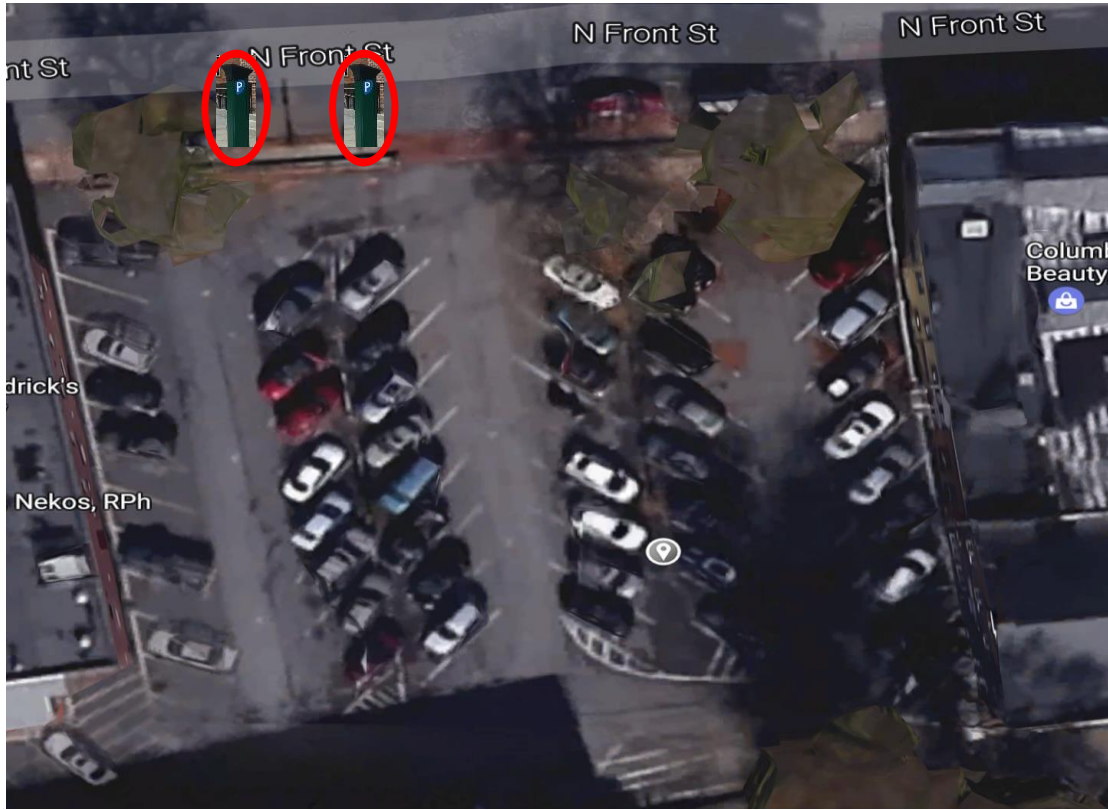

# City of Kingston – DRAFT locations

North Front Street

North Front Street – North Side

North Front Street – South Side

Cornell Street

Prince Street Lot – 32 Spaces (heavy usage)

Brewster Street

Dual profile machine (on-street & off-street)

Downtown Lot – Docks

Downtown -Trolley Museum

Collect Mother's Day – Columbus Day

\*\* maps via Google Maps