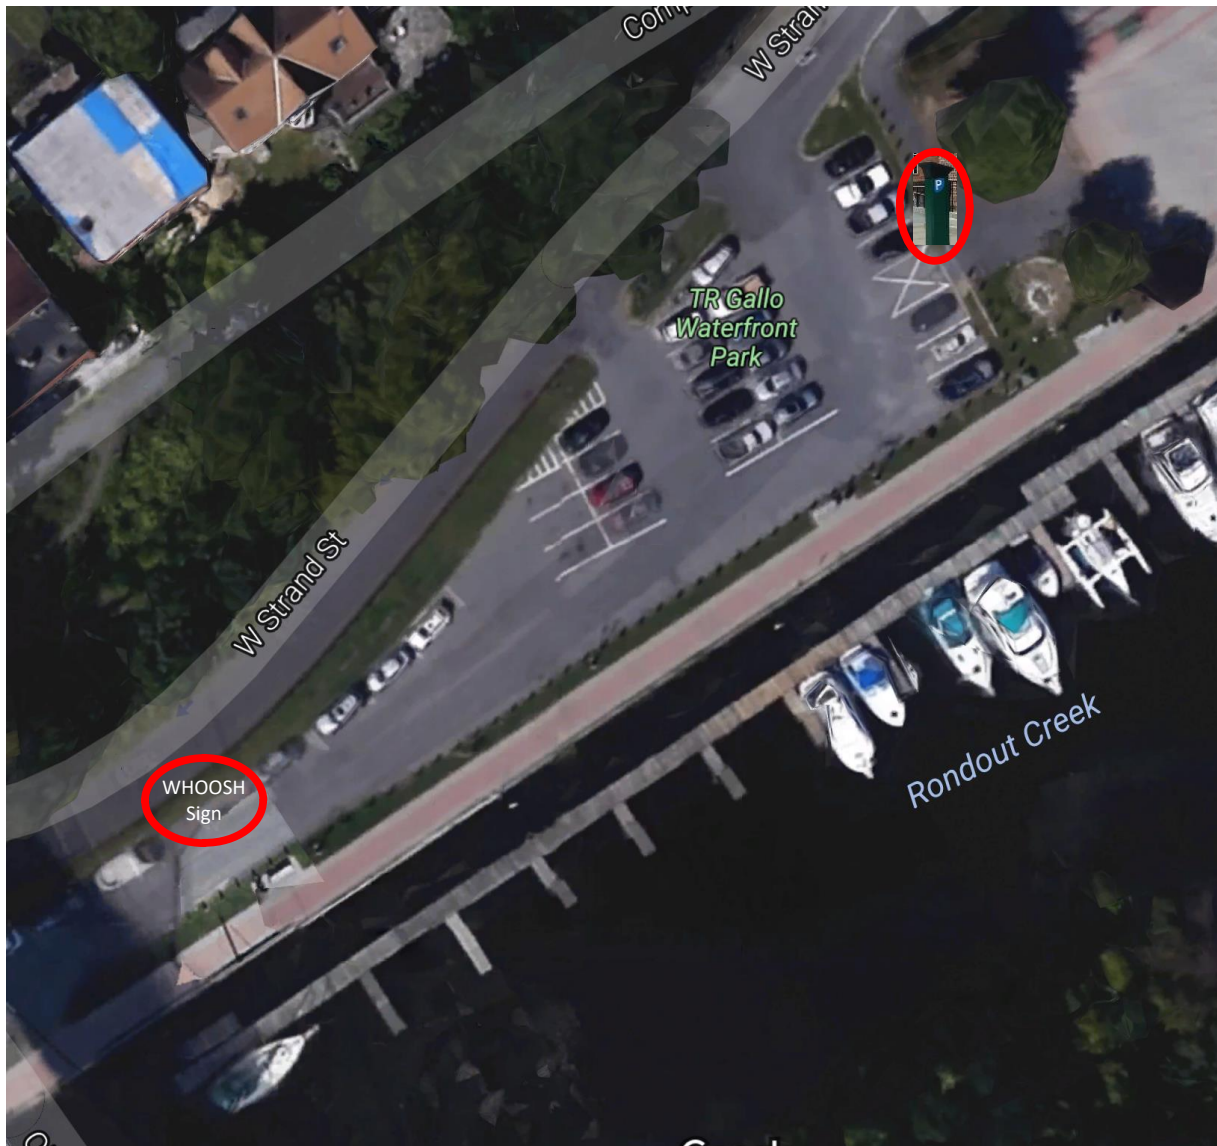

# City of Kingston – DRAFT locations

North Front Street

North Front Street – North Side

North Front Street – South Side

Cornell Street

Prince Street Lot – 32 Spaces (heavy usage)

Brewster Street

Dual profile machine (on-street & off-street)

Downtown Lot – Docks

Downtown -Trolley Museum

Collect Mother's Day – Columbus Day

\*\* maps via Google Maps