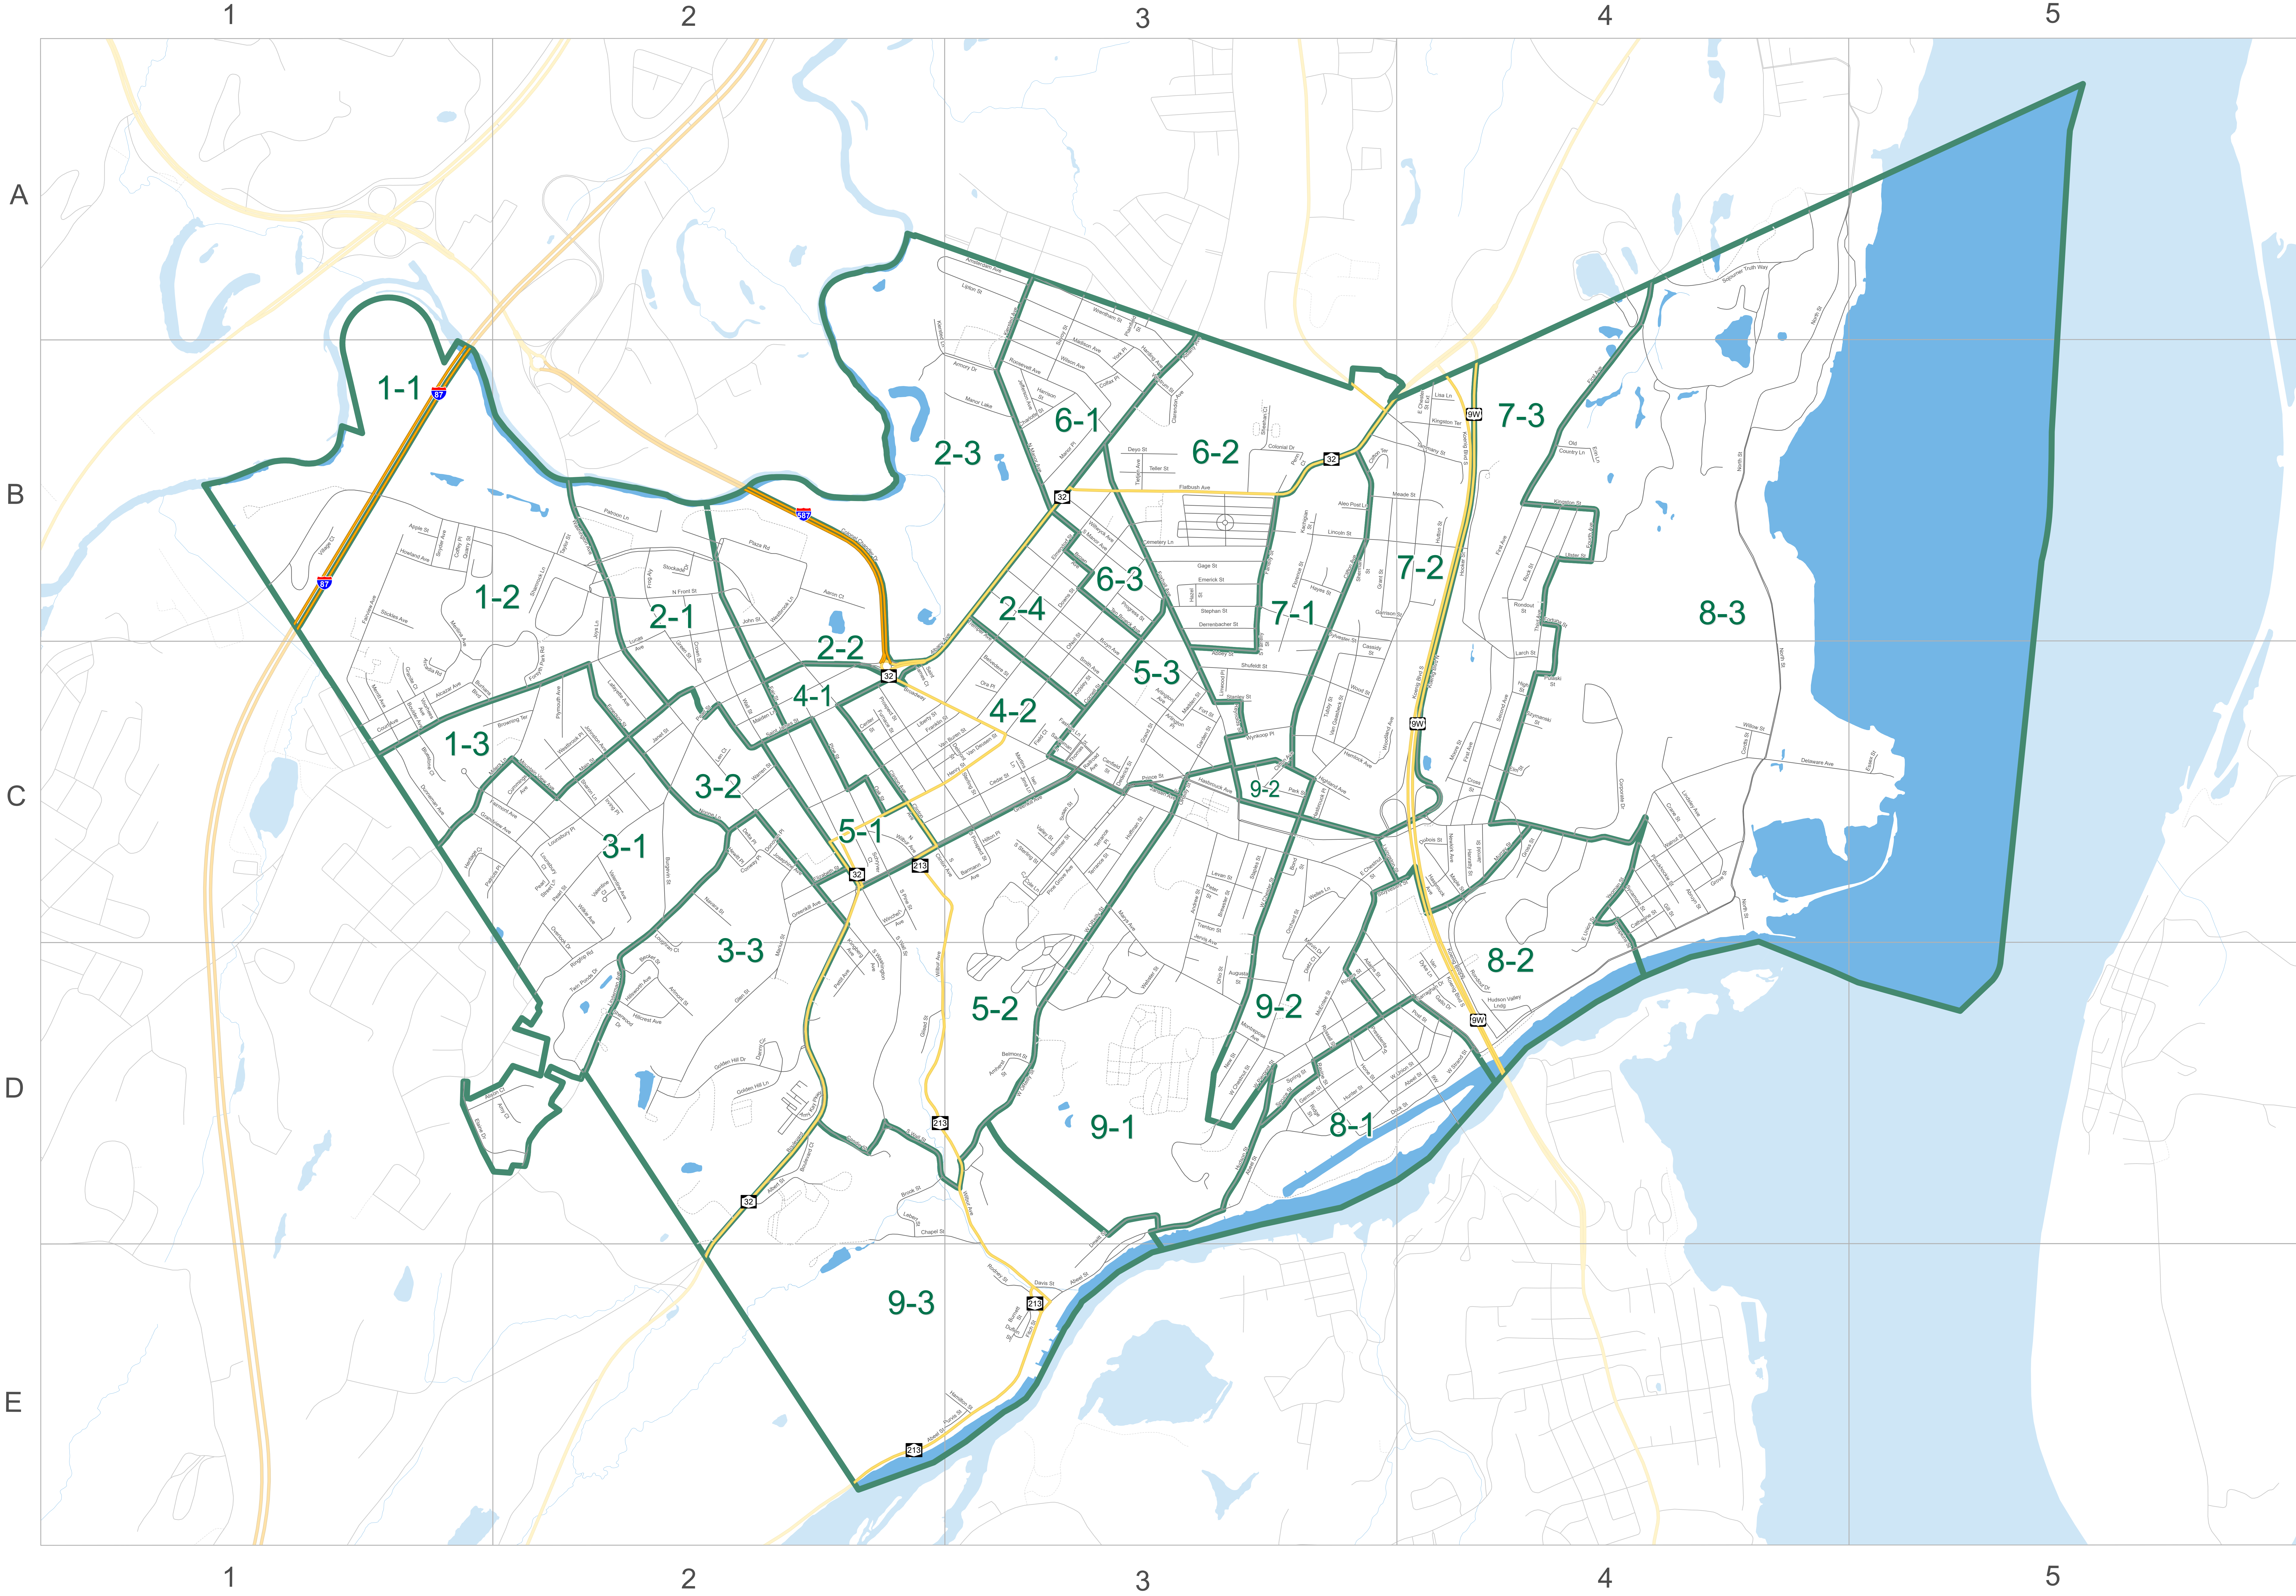

2023 City of Kingston Election Districts