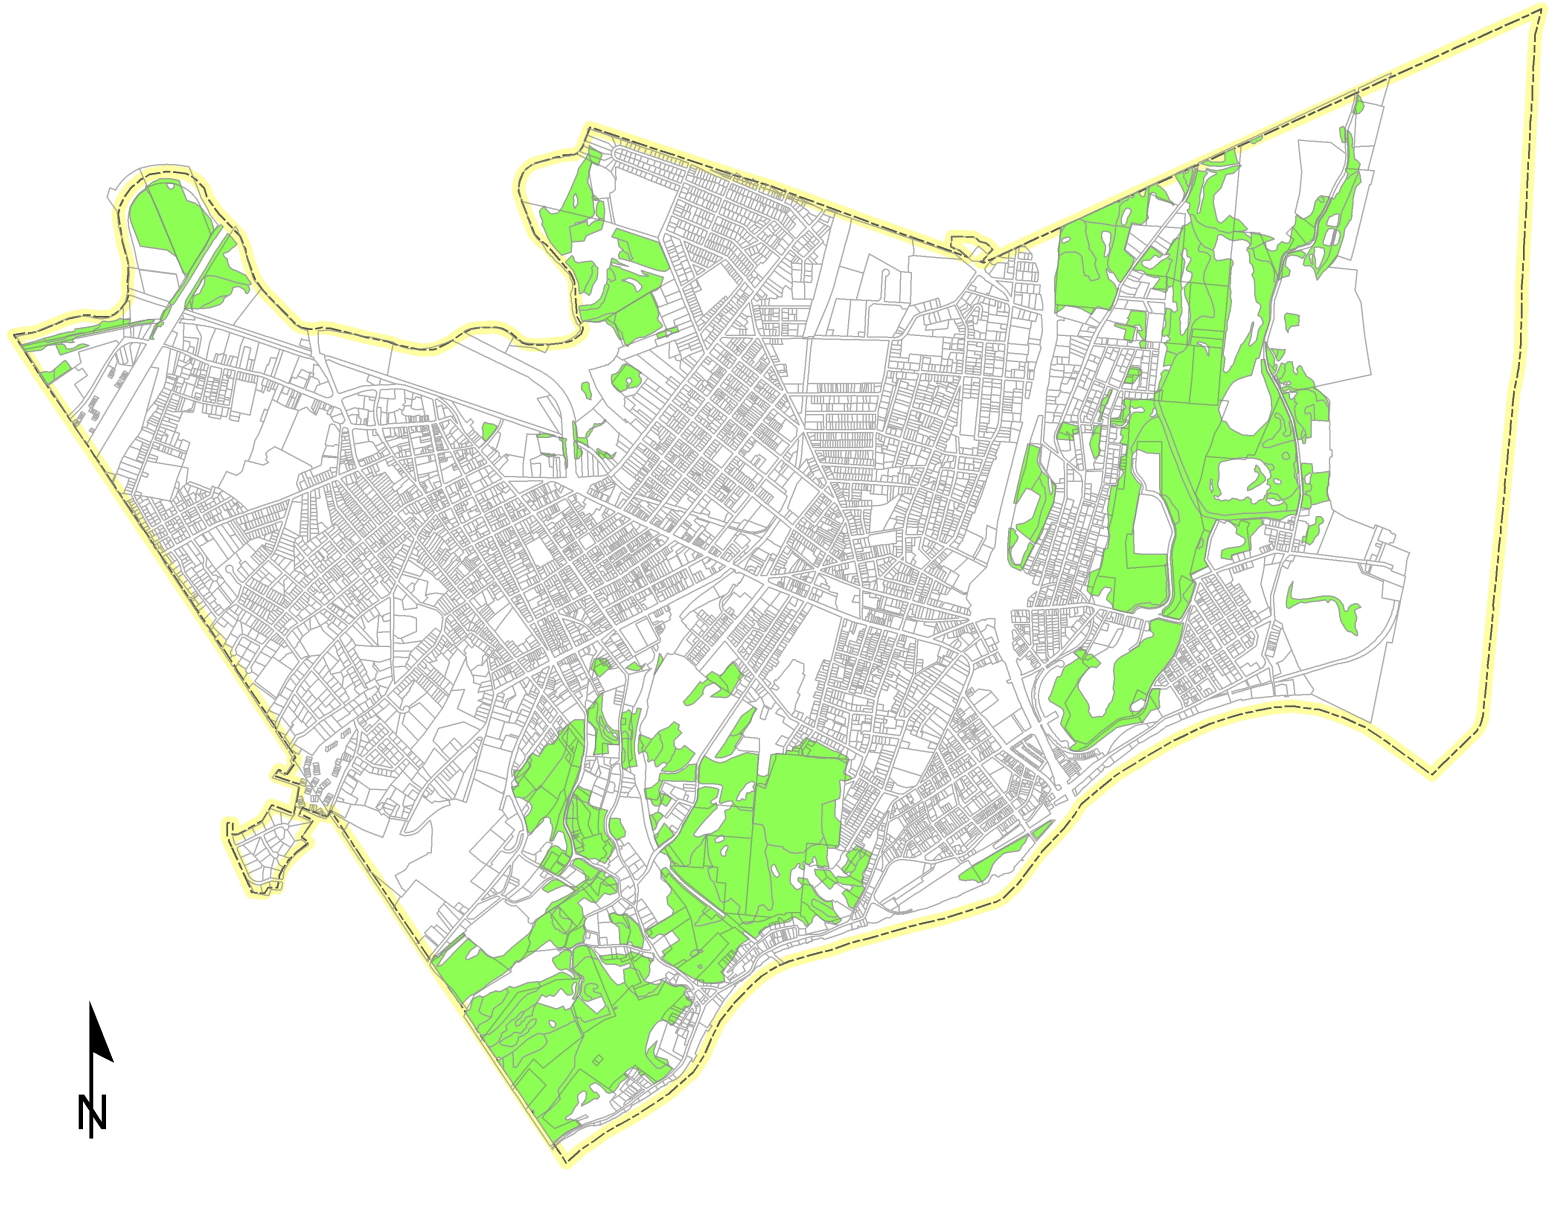

City of Kingston - Open Space Index

Layer Examples: Inputs Overlaying Parcels (2017)

BIOLOGICALLY IMPORTANT AREA - TERRESTRIAL (BIAT)

1:37,500