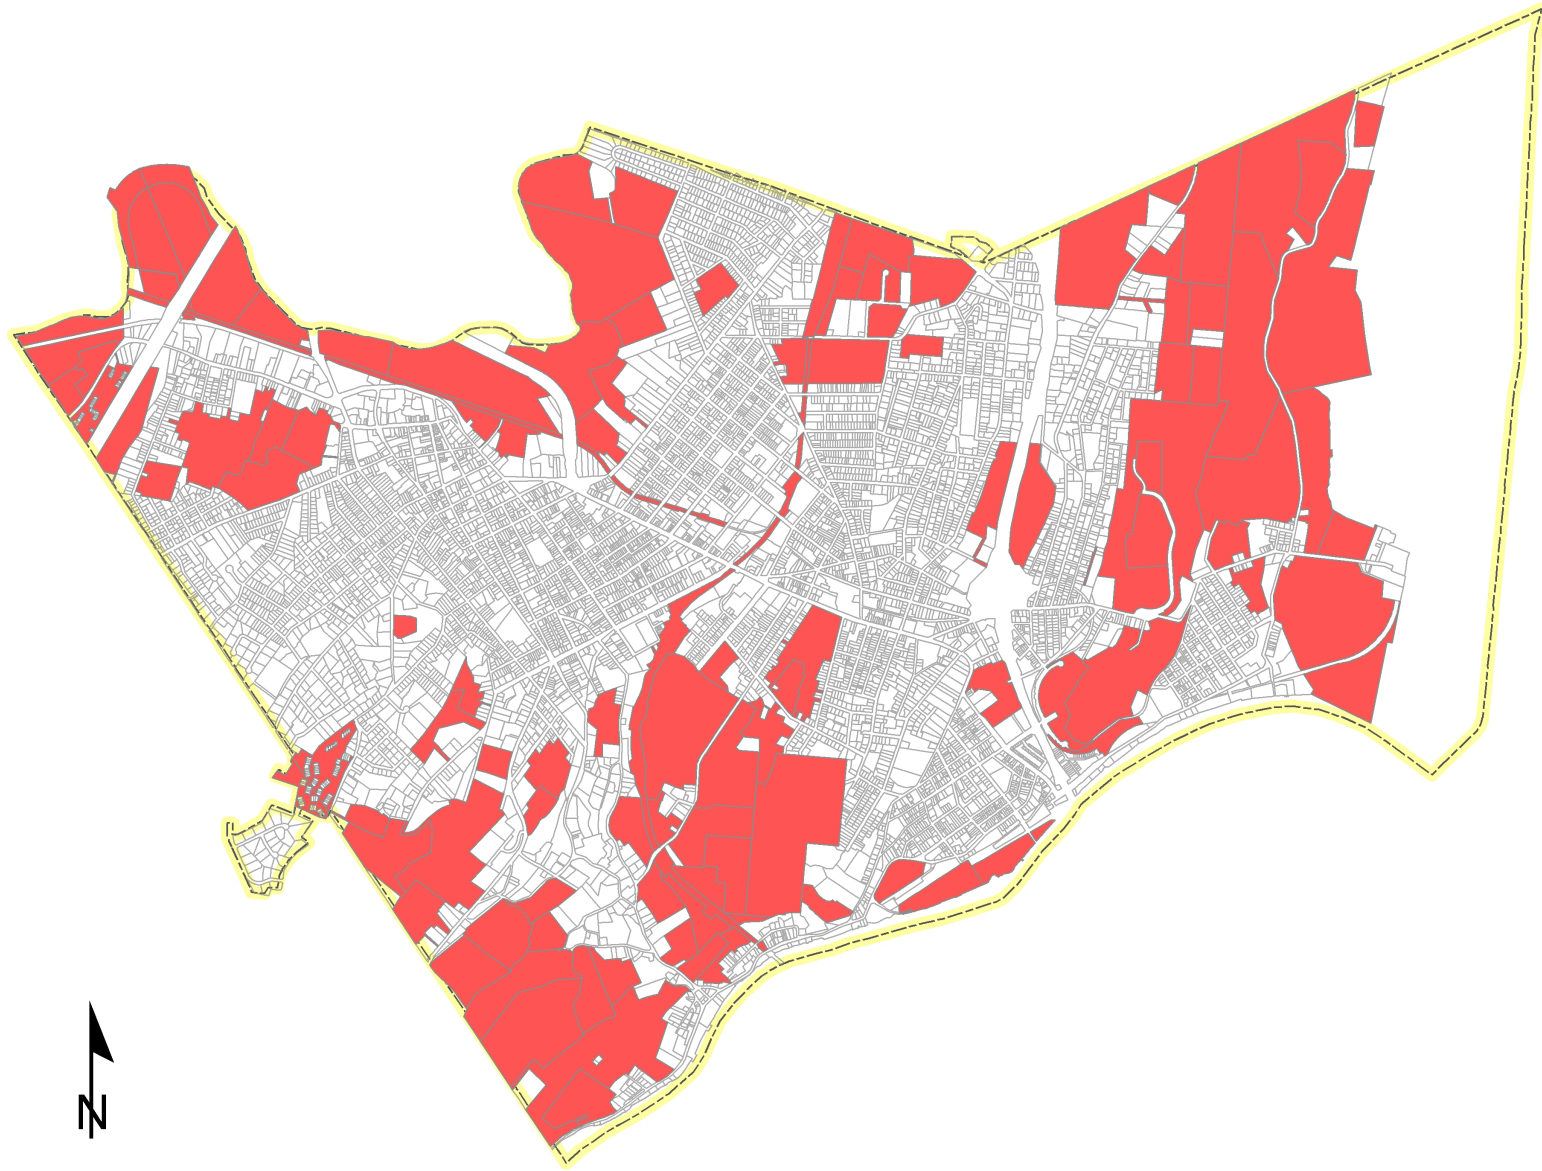

# City of Kingston - Open Space Index

Layer Examples: Inputs Overlaying Parcels (2017)

CITY OF KINGSTON PARCELS  $\geq$  5AC - PCLGTEQ5AC

1:37,500