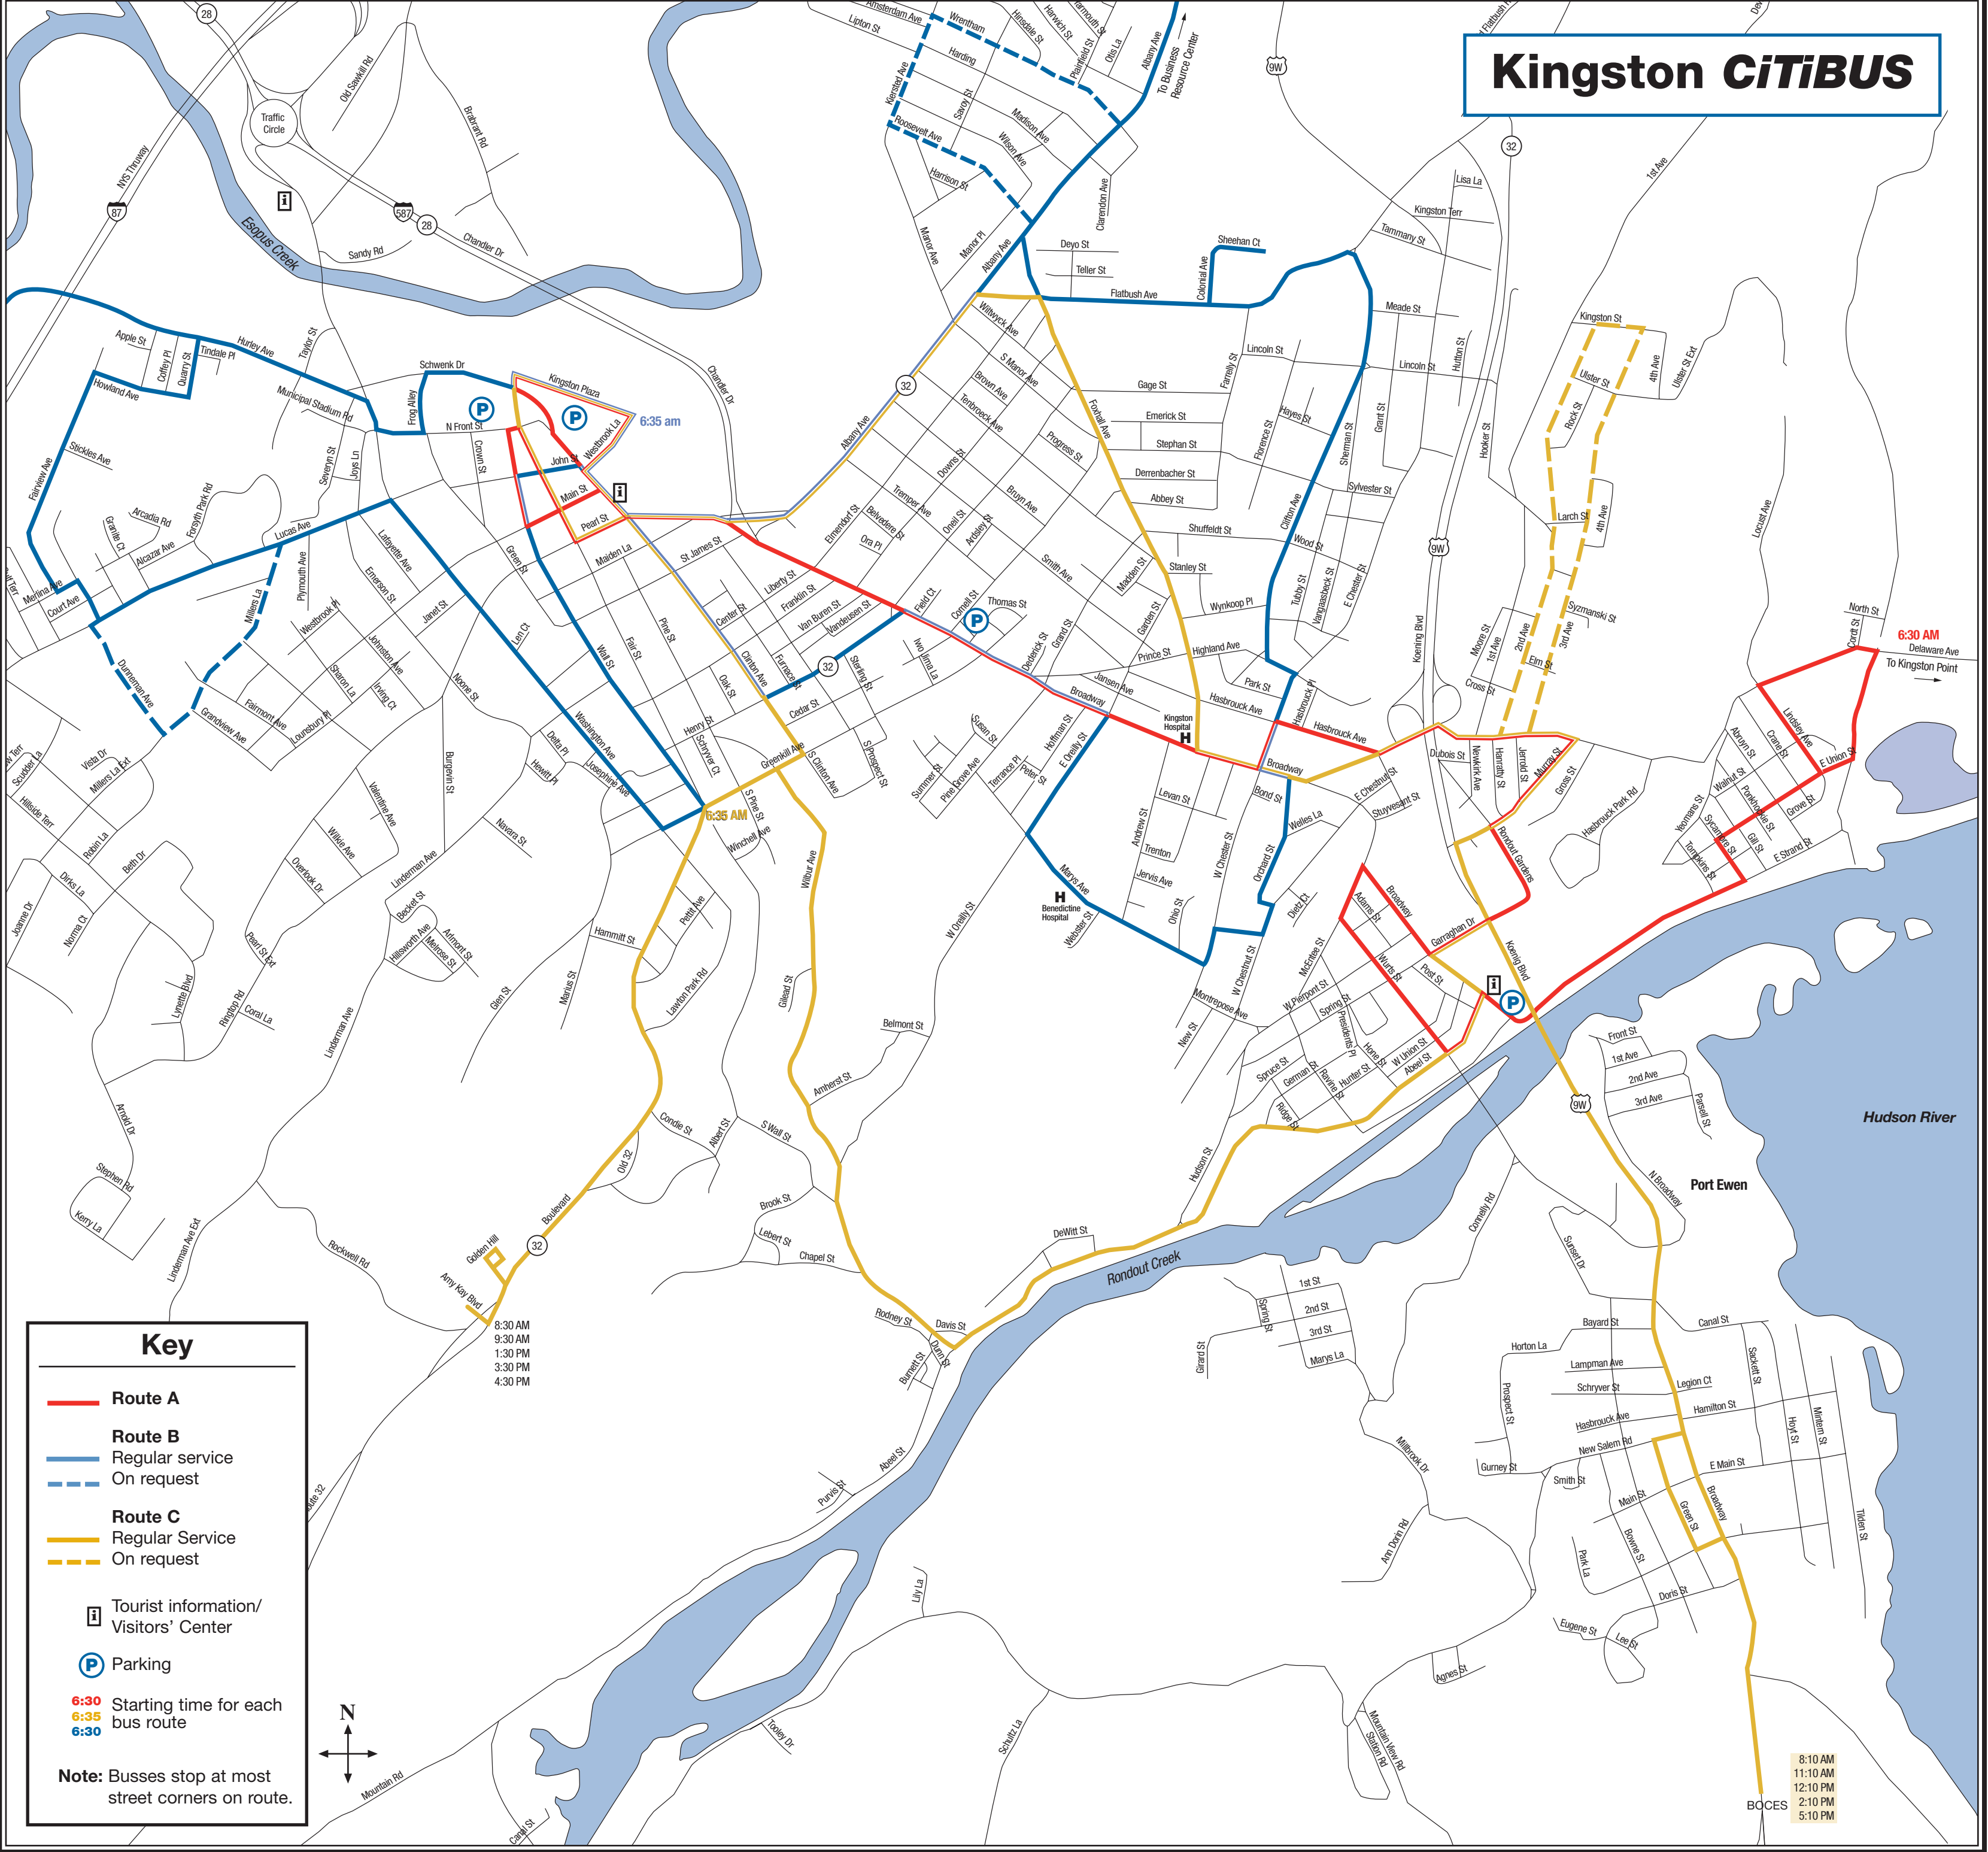

# Kingston *CiTiBUS*

**Key**

- **Route A**
- **Route B**  
Regular service  
- - - On request
- **Route C**  
Regular Service  
- - - On request
- i Tourist information/  
Visitors' Center
- P Parking
- 6:30 Starting time for each  
bus route
- 6:35
- 6:30

**Note:** Buses stop at most street corners on route.

8:30 AM  
9:30 AM  
1:30 PM  
3:30 PM  
4:30 PM

8:10 AM  
11:10 AM  
12:10 PM  
2:10 PM  
5:10 PM

6:30 AM  
Delaware Ave  
To Kingston Point